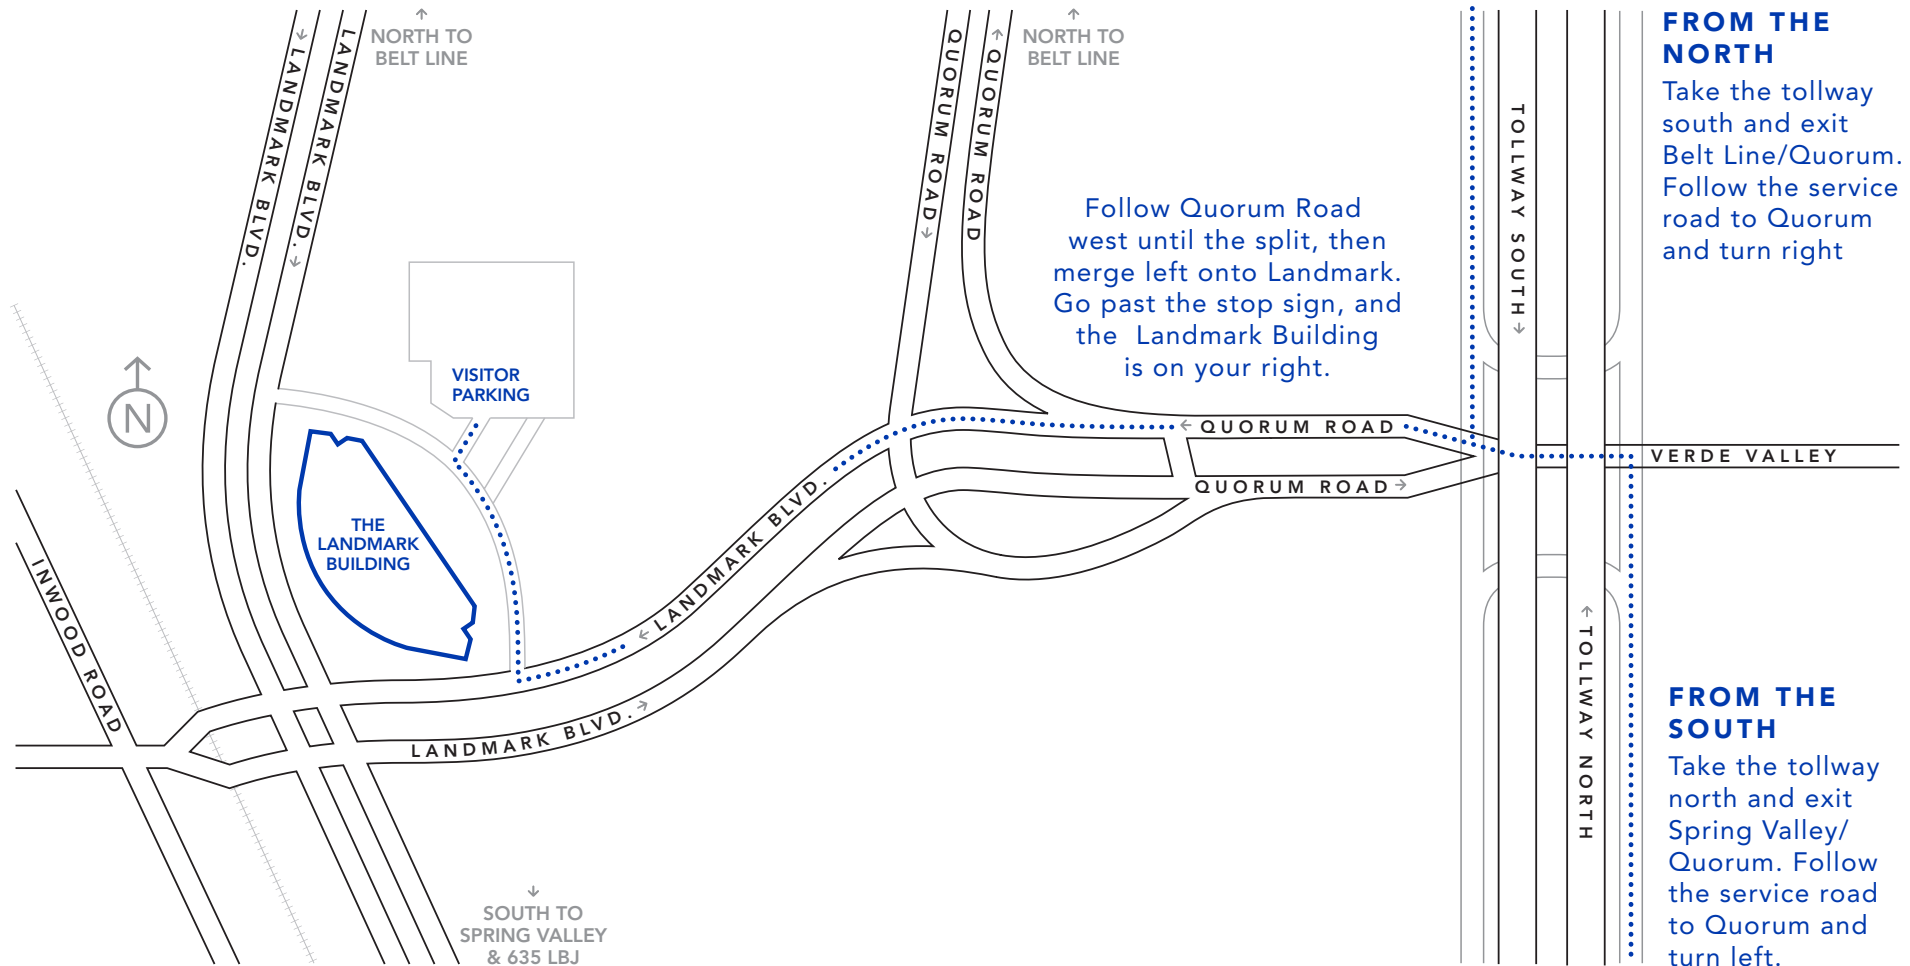

FLUENT FINANCIAL<sup>SM</sup>

The Landmark Building  
14800 Landmark Blvd.  
Suite 848  
Dallas Texas 75240  
972.852.4800

**FROM THE NORTH**

Take the tollway south and exit Belt Line/Quorum. Follow the service road to Quorum and turn right

**FROM THE SOUTH**

Take the tollway north and exit Spring Valley/Quorum. Follow the service road to Quorum and turn left.