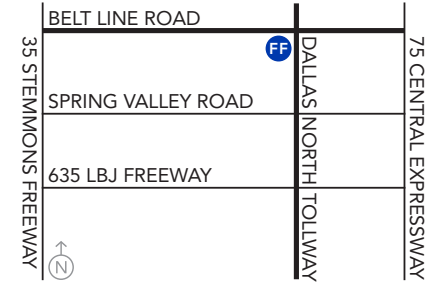

FLUENT FINANCIAL<sup>SM</sup>

The Landmark Building  
14800 Landmark Blvd.  
Suite 848  
Dallas Texas 75240  
972.852.4800

**FROM THE NORTH**

Take the tollway south and exit Belt Line/Quorum. Follow the service road to Quorum and turn right

**FROM THE SOUTH**

Take the tollway north and exit Spring Valley/Quorum. Follow the service road to Quorum and turn left.